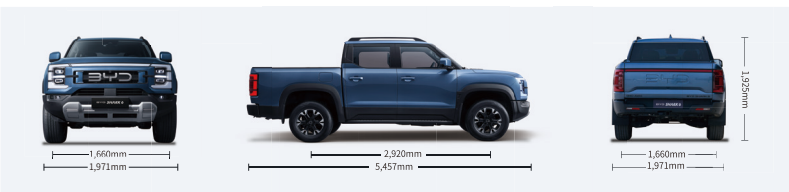

DIMENSIONS

BYD COMPANY LIMITED

www.byd.com
+86-755-89888888
Youtube.com/bydcompany
No. 3009, BYD Road, Pingshan, Shenzhen, P.R. China

Facebook

Twitter

Instagram

INTERIOR COLOUR

EXTERIOR COLOUR